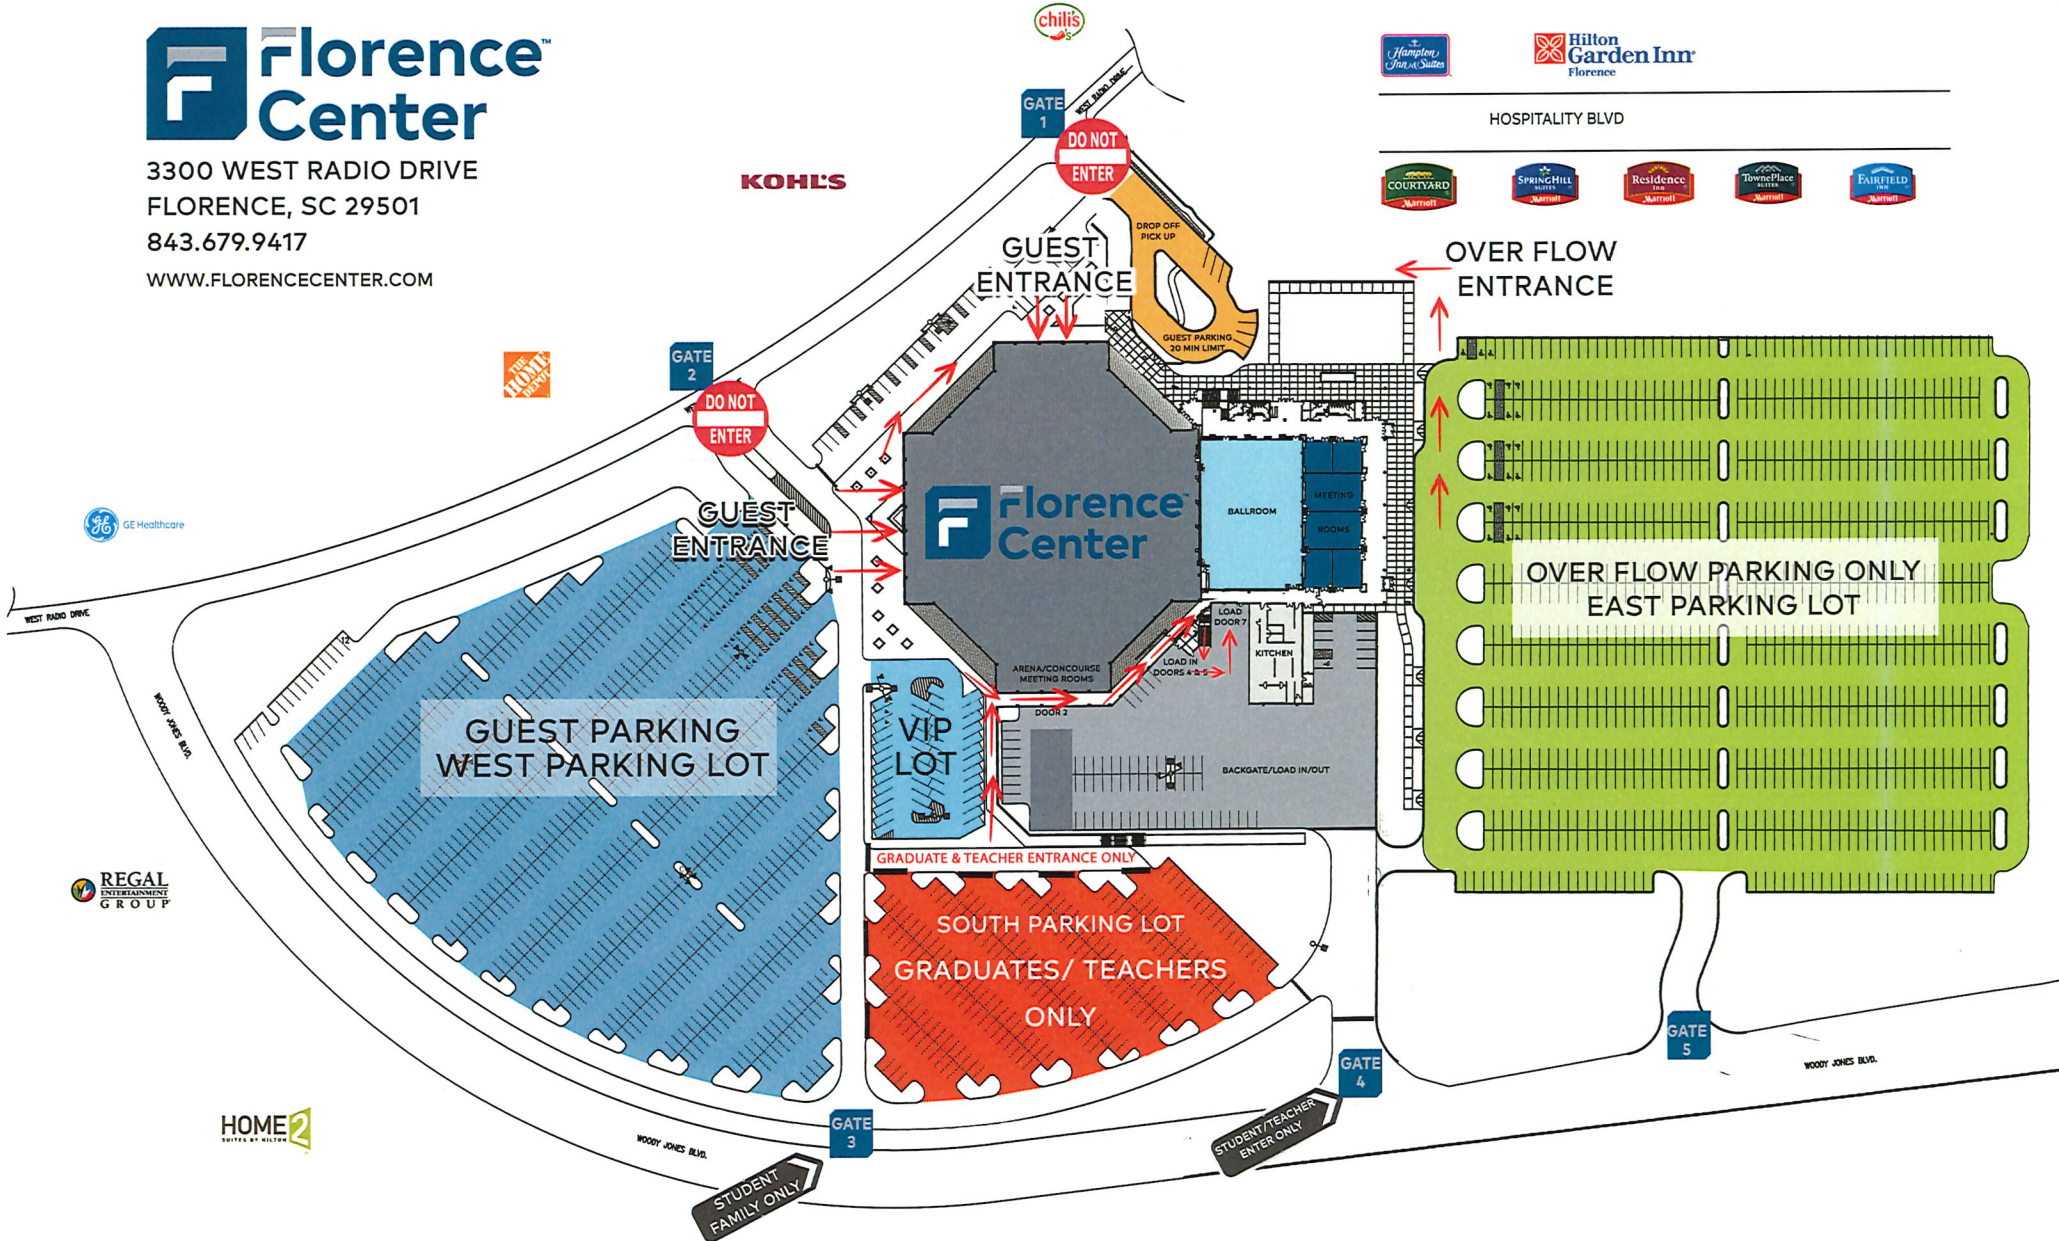

Florence Center

3300 WEST RADIO DRIVE
FLORENCE, SC 29501
843.679.9417
WWW.FLORENCECENTER.COM

GUEST PARKING WEST PARKING LOT

OVER FLOW PARKING ONLY EAST PARKING LOT

SOUTH PARKING LOT GRADUATES/ TEACHERS ONLY

Florence Center

STUDENT FAMILY ONLY

STUDENT/TEACHER ENTER ONLY

GRADUATE & TEACHER ENTRANCE ONLY

OVER FLOW ENTRANCE

GUEST ENTRANCE

GUEST ENTRANCE

GATE 1

GATE 2

GATE 3

GATE 4

GATE 5

HOSPITALITY BLVD

WEST RADIO DRIVE

WOODY JONES BLVD

WOODY JONES BLVD

KOHL'S

chili's

Hampton Inn & Suites

Hilton Garden Inn Florence

COURTYARD Marriott

SPRING HILL HOTEL Marriott

Residence Inn Marriott

TownPlace Suites Marriott

FAIRFIELD Marriott

GE Healthcare

REGAL ENTERTAINMENT GROUP

HOME 2

THE HOME DEPOT