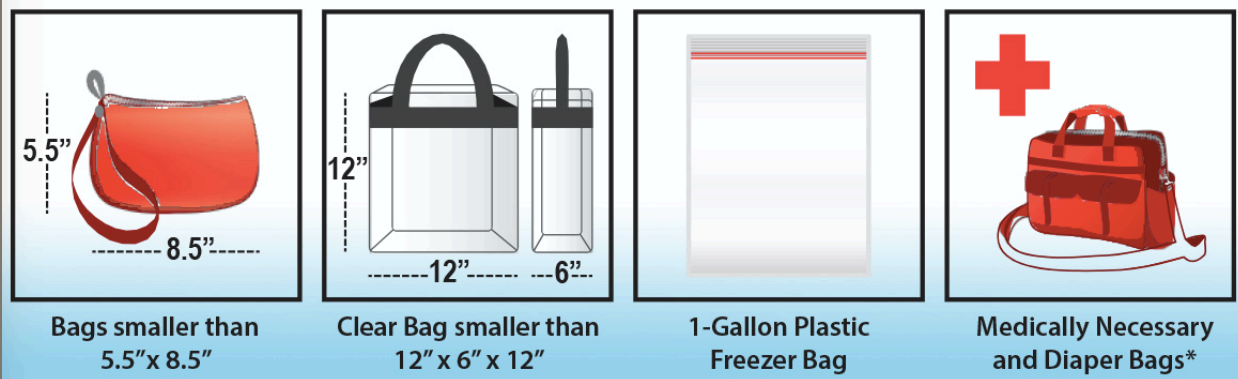

Approved Bags

Medically necessary & Diaper bags must be inspected by security personnel at the entrance!

The Florence 1 Schools athletics clear bag policy exists in order to provide a safe and secure environment for our parents, community members, students, athletes, staff, and officials.

Approved Bags

- Clear plastic or vinyl bags that do not exceed 12''x 6''x 12''
- One-gallon clear plastic freezer bag
- Small clutch bags no larger than 4.5'' x 6.5'' - approx. the size of a hand, with or without a handle or strap
- Medically necessary items (after proper inspection at the gate)
- Diaper bags (with an infant/toddler—after proper inspection)

Prohibited bags

- Purses larger than a clutch bag
- Briefcases
- Backpacks
- Fanny Packs
- Cinch/drawstring bags
- Luggage of any kind
- Computer bags/camera bags
- Coolers

**FANS WITH A PROHIBITED BAG WILL NOT BE PERMITTED INSIDE THE EVENT.
FANS WILL NEED TO RETURN PROHIBITED BAG TO THEIR VEHICLE.**